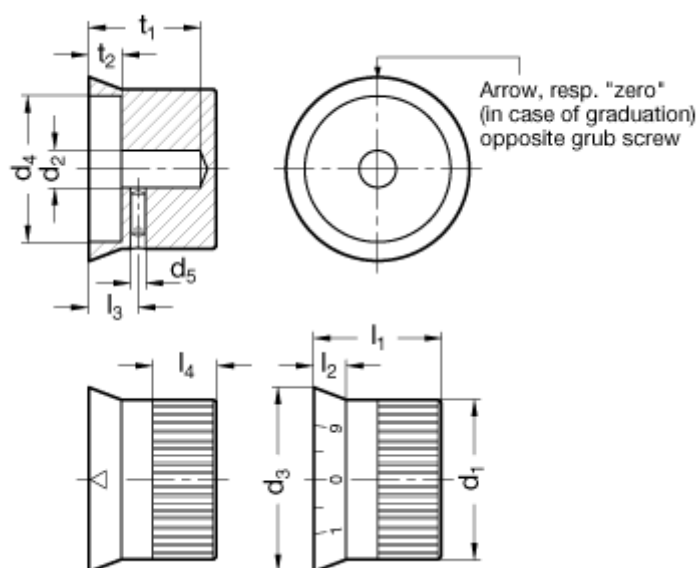

Article number: 201044208

Description: E+G Control knob in Aluminium
GN 723.4-42-B8-S

Measures

$d_1 = 42$	$l_4 = 15$
$d_2 = B 8$	$t_1 = 30,5$
$d_3 = 49,5$	$t_2 = 11,5$
$d_4 = 37,5$	
$d_5 = M5$	
$l_1 = 33,5$	
$l_2 = 10,5$	
$l_3 = 15,5$	